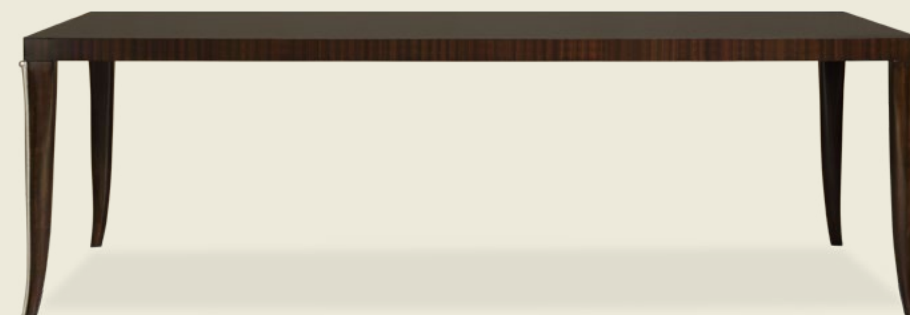

GASTON DINING TABLE

383-0030-6 W200 x D120 x H75 cm | W79 x D47.5 x H30 in
383-0030-8 W240 x D120 x H75 cm | W94.5 x D47 x H30 in
383-0030-10 W300 x D120 x H75 cm | W118.5 x D47.5 x H30 in

Shown in truffle and parisian silver finish