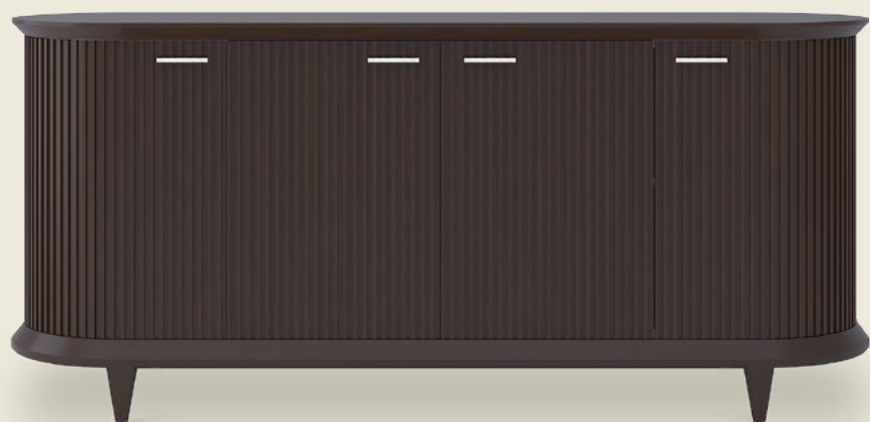

MAXIMO SIDEBOARD
370-0031

Shown in amber and ivory matte finish
W204 x D60 x H90 cm
W80.5 x D24 x H35.5 in