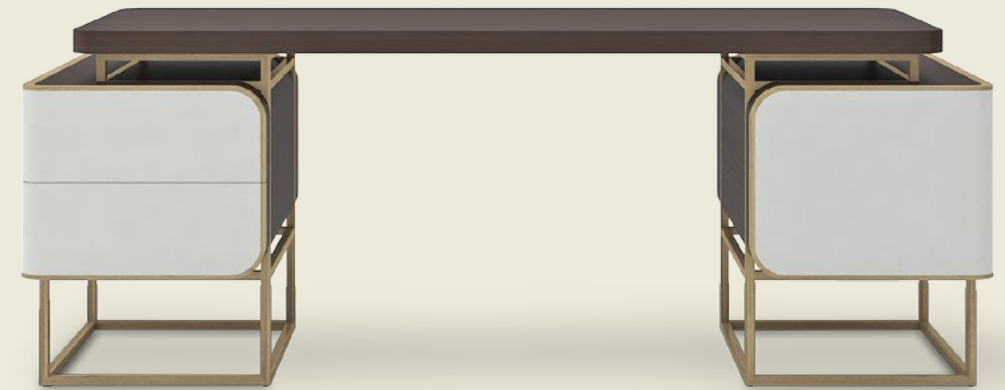

**HOUSTON EXECUTIVE DESK**  
341-0008

Shown in truffle and black matte finish  
W260 x D85.5 x H78 cm  
W102.5 x D34 x H31 in

**ASHBOURNE EXECUTIVE DESK**  
341-0019

Shown amber and dark brass finish with COL  
W210 x D85 x H78 cm  
W83 x D33.5 x H31 in

**DOUGLAS EXECUTIVE DESK**  
341-0007

Shown in truffle and black matte finish  
W230 x D80 x H75 cm  
W91 x D31.5 x H30 in

**PATRICK EXECUTIVE DESK**  
341-0014

Shown in havana and black matte finish  
W240 x D120 x H75 cm  
W94.5 x D47.5 x H30 in