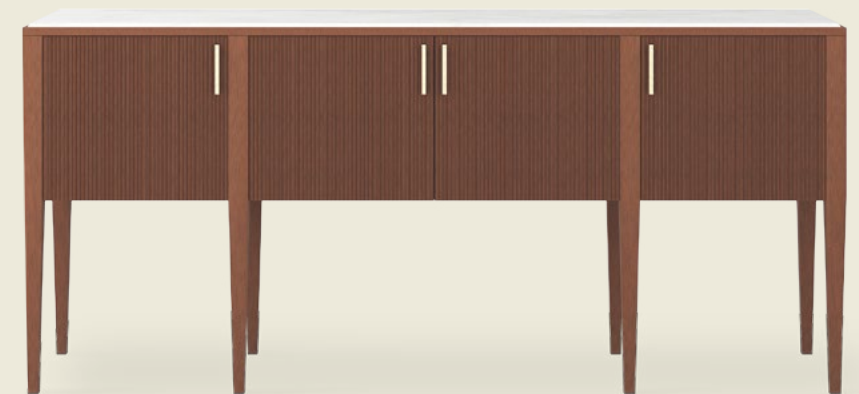

BOLTON CONSOLE TABLE
382-0042

Shown in coco finish with white marble
W200 x D50 x H90 cm
W79 x D20 x H35.5 in