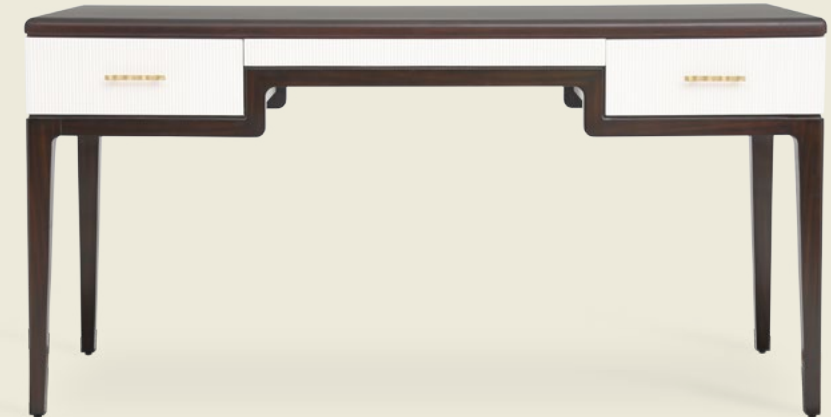

**HOUSTON EXECUTIVE DESK**  
341-0008

Shown in truffle and black matte finish  
W260 x D85.5 x H78 cm  
W102.5 x D34 x H31 in

**ASHBOURNE EXECUTIVE DESK**  
341-0019

Shown amber and dark brass finish with COL  
W210 x D85 x H78 cm  
W83 x D33.5 x H31 in

**DOUGLAS EXECUTIVE DESK**  
341-0007

Shown in truffle and black matte finish  
W230 x D80 x H75 cm  
W91 x D31.5 x H30 in

**PATRICK EXECUTIVE DESK**  
341-0014

Shown in havana and black matte finish  
W240 x D120 x H75 cm  
W94.5 x D47.5 x H30 in

**GALBRAITH EXECUTIVE DESK**  
341-0020

Shown in amber and dark brass finish with COL  
W210 x D85 x H78 cm  
W83 x D33.5 x H31 in

**GRASIER EXECUTIVE DESK**  
341-0018

Shown in amber, ivory matte and dark brass finish  
W210 x D80 x H78 cm  
W83 x D31.5 x H31 in