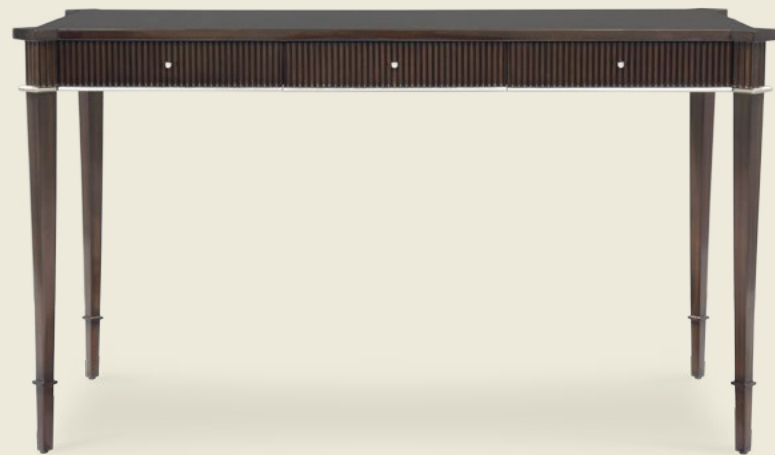

CARLITA WRITING TABLE
341-0001

Shown in havana and tiffany silver finish
W135 x D65 x H76 cm
W53.5 x D26 x H30 in