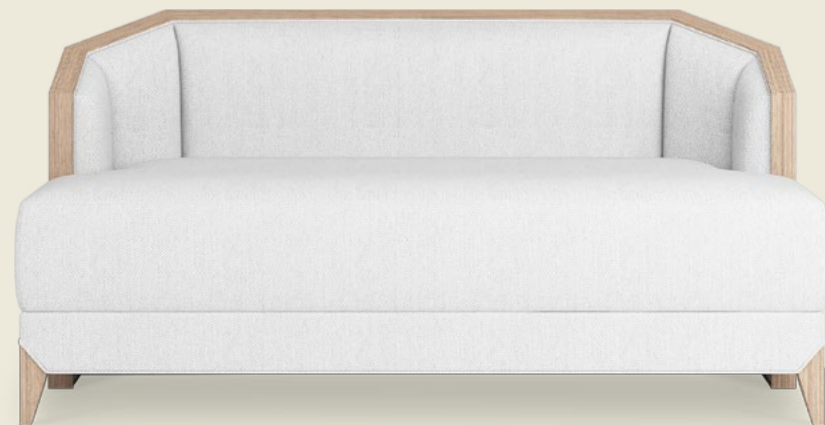

CAPRI 2 LOVE SEAT
460-0061-2

Shown in dune finish
W152 x D81.6 x H75 cm
SW152 SD60 SH45 AH60 cm

W60 x D32.5 x H30 in
SW60 SD24 SH18 AH24 in