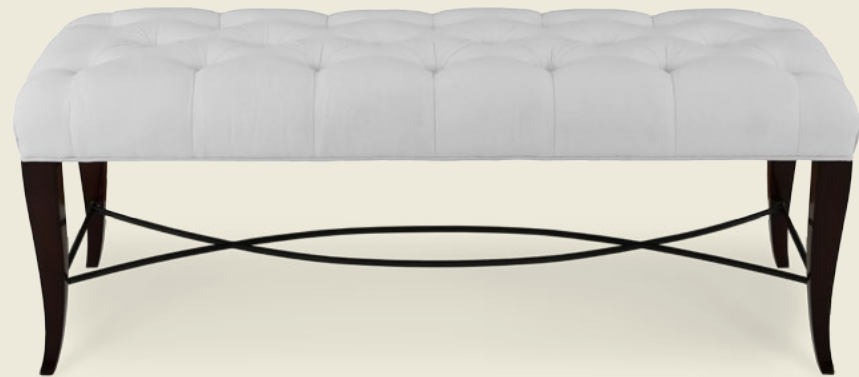

ALEXIS BENCH
410-0006

Shown in havana finish

W119.4 x D43.2 x H48 cm
SW119.4 SD43.2 SH48 cm

W47.5 x D17.5 x D19 in
SW47.5 SD17.5 SH19 in