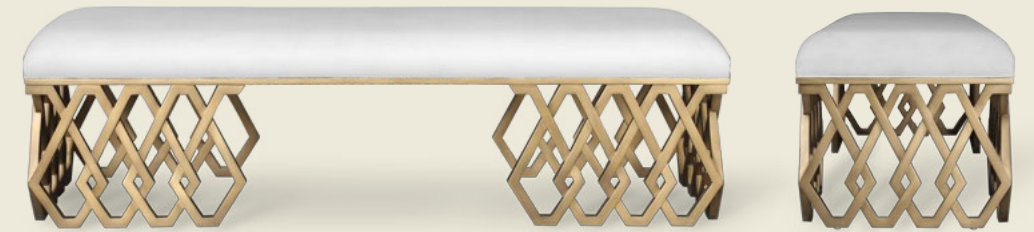

Shown in truffle matte finish  
W170 x D45 x H55 cm  
SW154 SD43.5 SH45 AH55 cm

W67 x D18 x H22 in  
SW61 SD17.5 SH18 AH22 in

**SOFIA BENCH**  
410-0022

shown in truffle and dark brass finish

W122 x D44 x H45 cm      W48.5 x D17.5 x H18 in  
SW122 SD44 SH45 cm      SW48.5 SD17.5 SH18 in