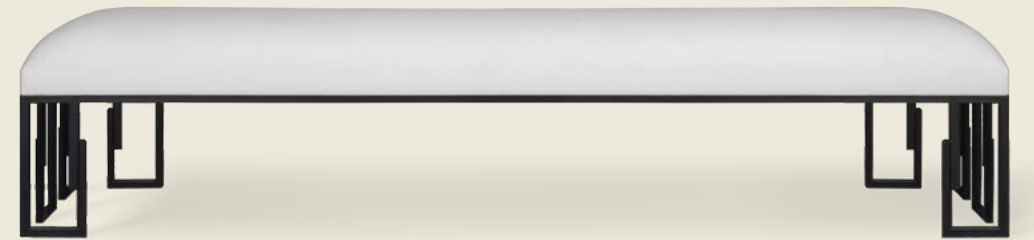

SKYLAR BENCH
410-0017

Shown in black matte finish
W220 x D50 x H48 cm   W87 x D20 x H19 in
SW220 SD50 SH48 cm   SW87 SD20 SH19 in