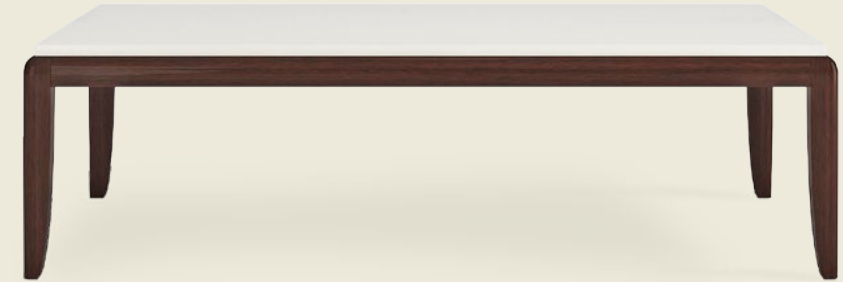

ALABAMA COFFEE TABLE
381-0051

Shown in amber and ivory matte finish
W140 x D80 x H40 cm
W55.5 x D31.5 x H16 in