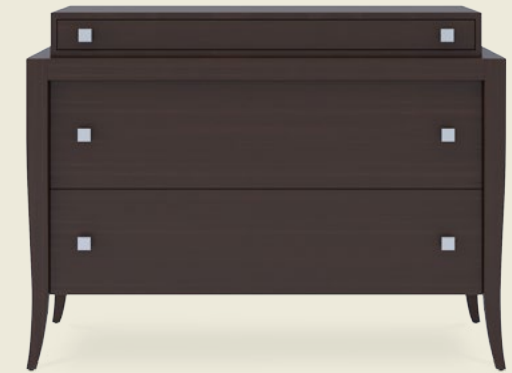

360-0033-L

Shown in havana finish
W92 x D48 x H68 cm
W36.5 x D19 x H27 in