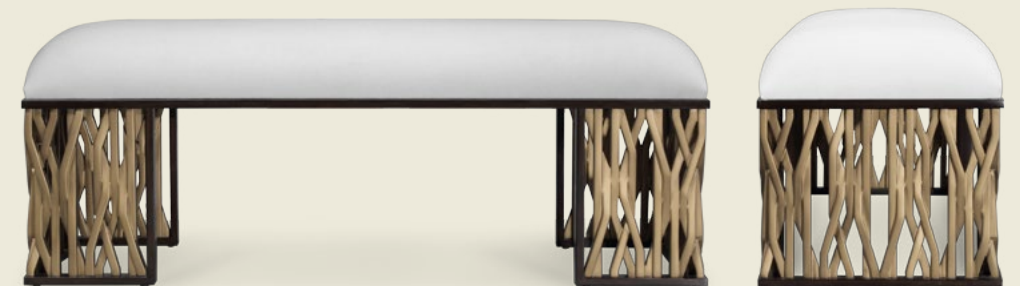

**LORENA BENCH**  
410-0018

Shown in dark brass finish

W160 x D50 x H45 cm      W63 x D20 x H18 in  
SW160 SD50 SH45 cm      SW63 SD20 SH18 in

**REID CHAISE LOUNGE**  
430-0012

Shown in havana finish

W194.8 x D85 x H86 cm      W77 x D33.5 x H34 in  
SW169 SD81 SH45 AH49.5 cm      SW67 SD32 SH18 AH19.5 in