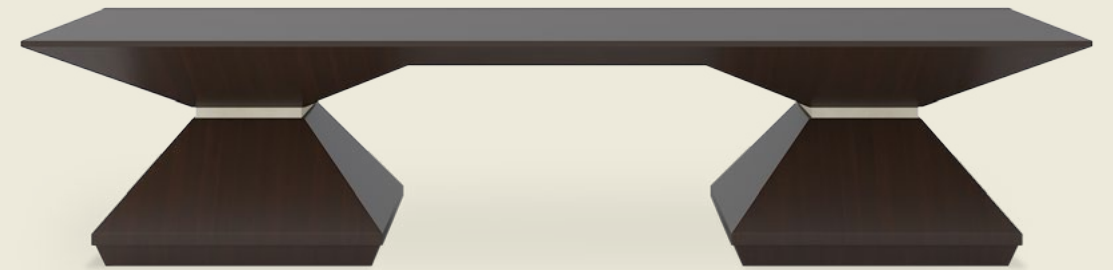

**SCORIA COFFEE TABLE**  
381-0049

Shown in dune finish with top marble  
W212 x D82 x H45 cm  
W83.5 x D32.5 x H18 in

**HARVEY COFFEE TABLE**  
381-0045

Shown in truffle and dark brass finish  
W167 x D87 x H40 cm  
W66 x D34.5 x H16 in

**WINFREY COFFEE TABLE**  
381-0050

Shown in leather and dune finish  
Open dimensions  
W230 x D120 x H45 cm  
W91 x D47.5 x H18 in

Closed dimensions  
W140 x D120 x H45 cm  
W55.5 x D47.5 x H18 in

**GERGETI COFFEE TABLE**  
381-0053

Shown in amber and florence silver finish  
W180 x D76 x H40 cm  
W71 x D30 x H16 in

**ALLESIA COFFEE TABLE**  
381-0041

Shown in black matte finish with top marble  
W90 x D60 x H41 cm  
W35.5 x D24 x H16.5 in