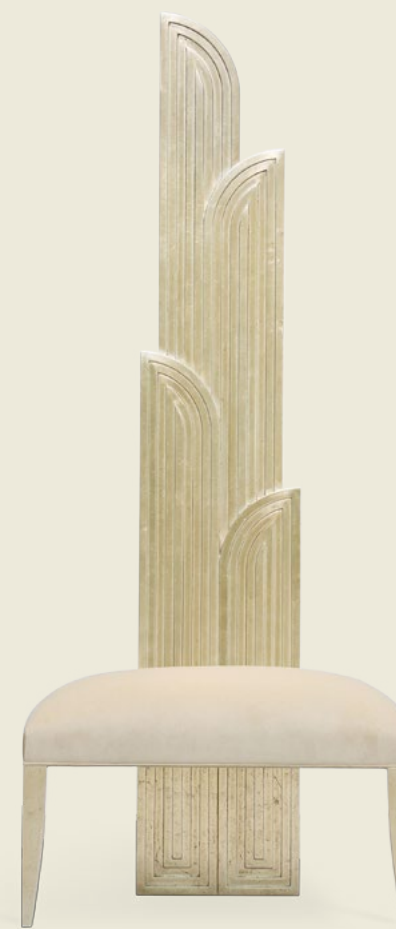

Shown in dune finish  
W83.9 x D63.9 x H190 cm  
SW80 SD52.5 SH50 cm

\*The Standard finish is ivory matte

**DAMARIS RIGHT**  
426-0034-R

Shown in dune finish  
W33.5 x D25.5 x H75 in  
SW31.5 SD21 SH20 in