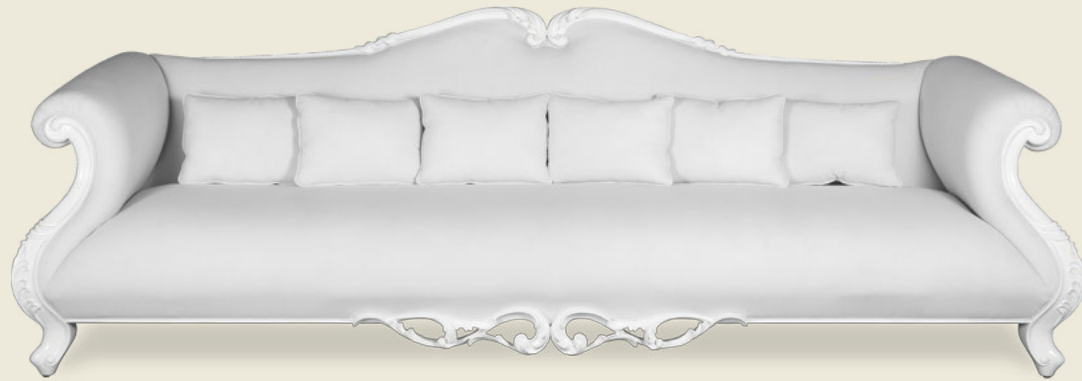

VAUGHN SOFA
460-0025

Shown in white lacquer finish

W280 x D90.3 x H88 cm

SW231 SD61 SH45 AH72.5 cm

W110.5 x D36 x H35 in

SW91 SD24.5 SH18 AH29 in