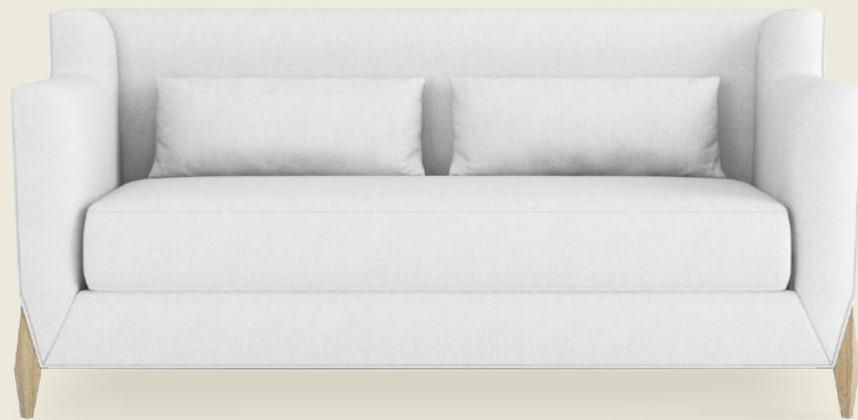

LENI 2 LOVE SEAT
460-0062-2

Shown in dark brass finish
W170.6 x D76.6 x H80 cm
SW140 SD60 SH45 AH65 cm

W67.5 x D30.5 x H31.5 in
SW55.5 SD24 SH18 AH26 in