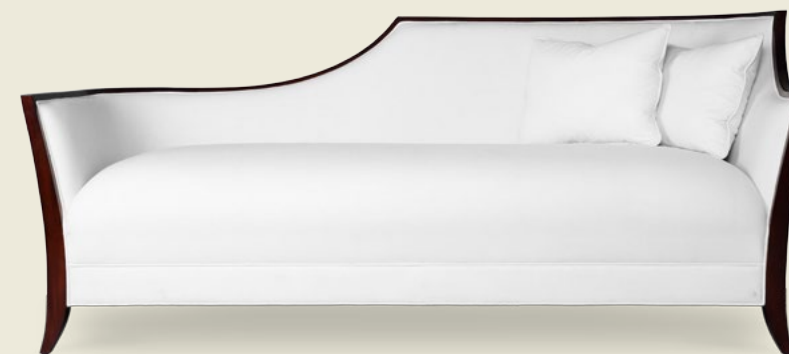

KEIRA CHAISE LOUNGE
430-0009

Shown in havana finish

W185 x D77 x H80 cm
SW160.5 SD61 SH45 AH60 cm

W73 x D30.5 x H31.5 in
SW63.5 SD24.5 SH18 AH24 in