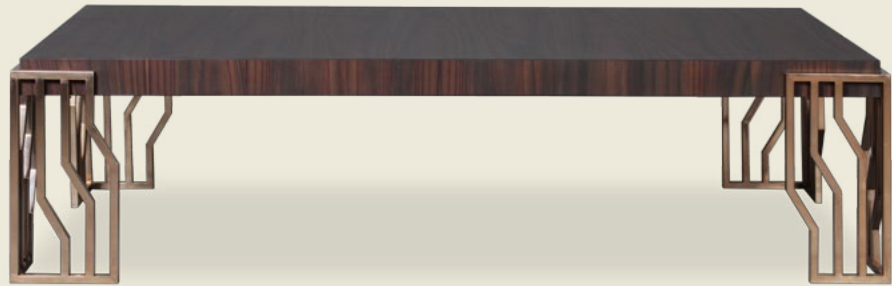

EMMETT COFFEE TABLE

381-0035-1

W120 x D120 x H45 cm
W47.5 x D47.5 x H18 in

381-0035-2

W163 x D83 x H42 cm
W64.5 x D33 x H17 in

Shown in havana and dark brass finish